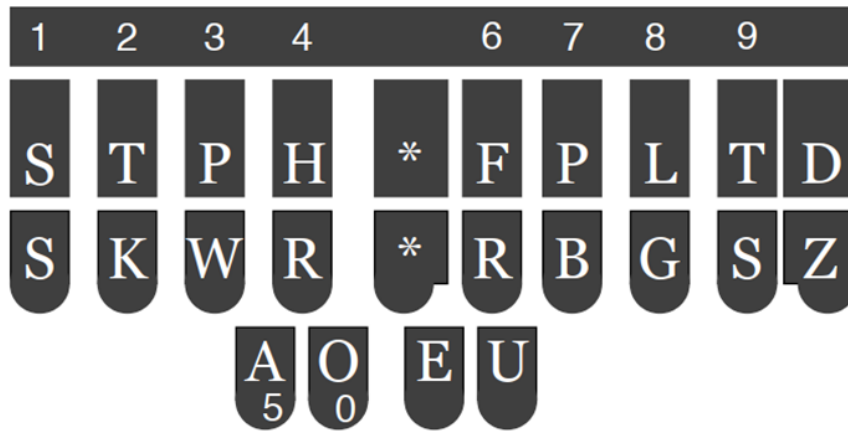

The need for Court Reporters, Closed Captioners, and CART* Providers is HUGE and continues to grow!

CHECK OUT THE STENO KEYBOARD

Left Hand (consonants)

B = PW	K = K	S = S
C = KR	L = HR	T = T
D = TK	M = PH	V = SR
F = TP	N = TPH	W = W
G = TKPW	P = P	X = KP
H = H	Q = KW	Y = KWR
J = SKWR	R = R	Z = STK

Thumbs (vowels)

A = A
E = E
I = EU
O = O
U = U

Right Hand (consonants)

B = B	L = L	S = S
D = D	M = PL	T = T
F = F	N = PB	V = *F
G = G	P = P	X = BGS
J = PBLG	R = R	Z = Z
K = BG		

Confused? Look at these examples to see how some common English words look in steno: